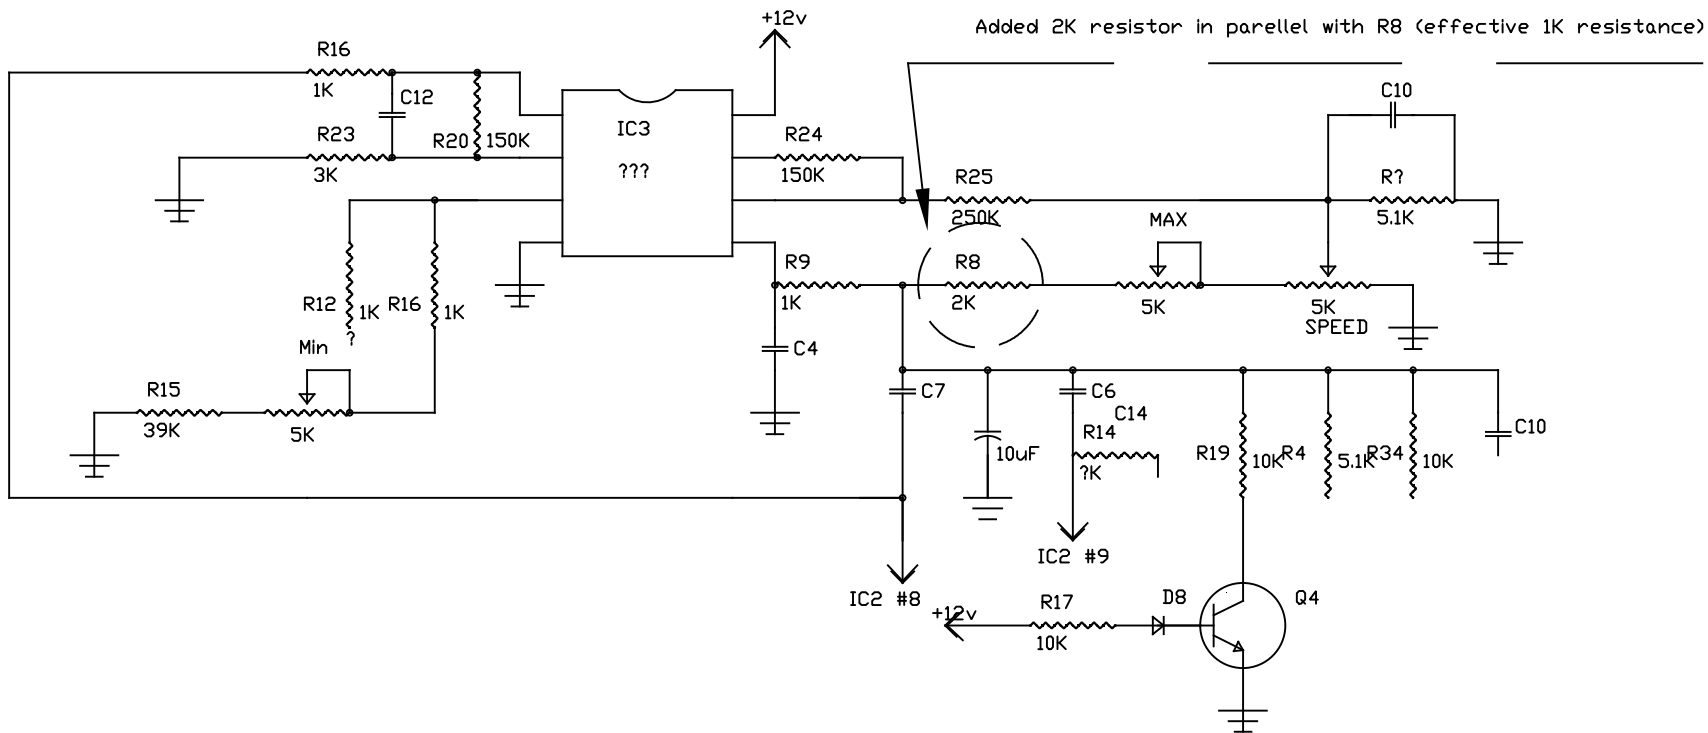

<b>TITLE</b> Circuit Diagram Power Supply		<b>FILE</b> eBay 500W Spindle Power Supply
<b>DATE</b> 2019-11	<b>REV</b> 1.0	<i>Tyler Gerritsen</i> <a href="http://www.td0g.ca">www.td0g.ca</a>

TITLE Circuit Diagram Speed Pot Controller		FILE eBay 500W Spindle Power Supply
DATE 2019-11	REV 1.0	Tyler Gerritsen www.td0g.ca