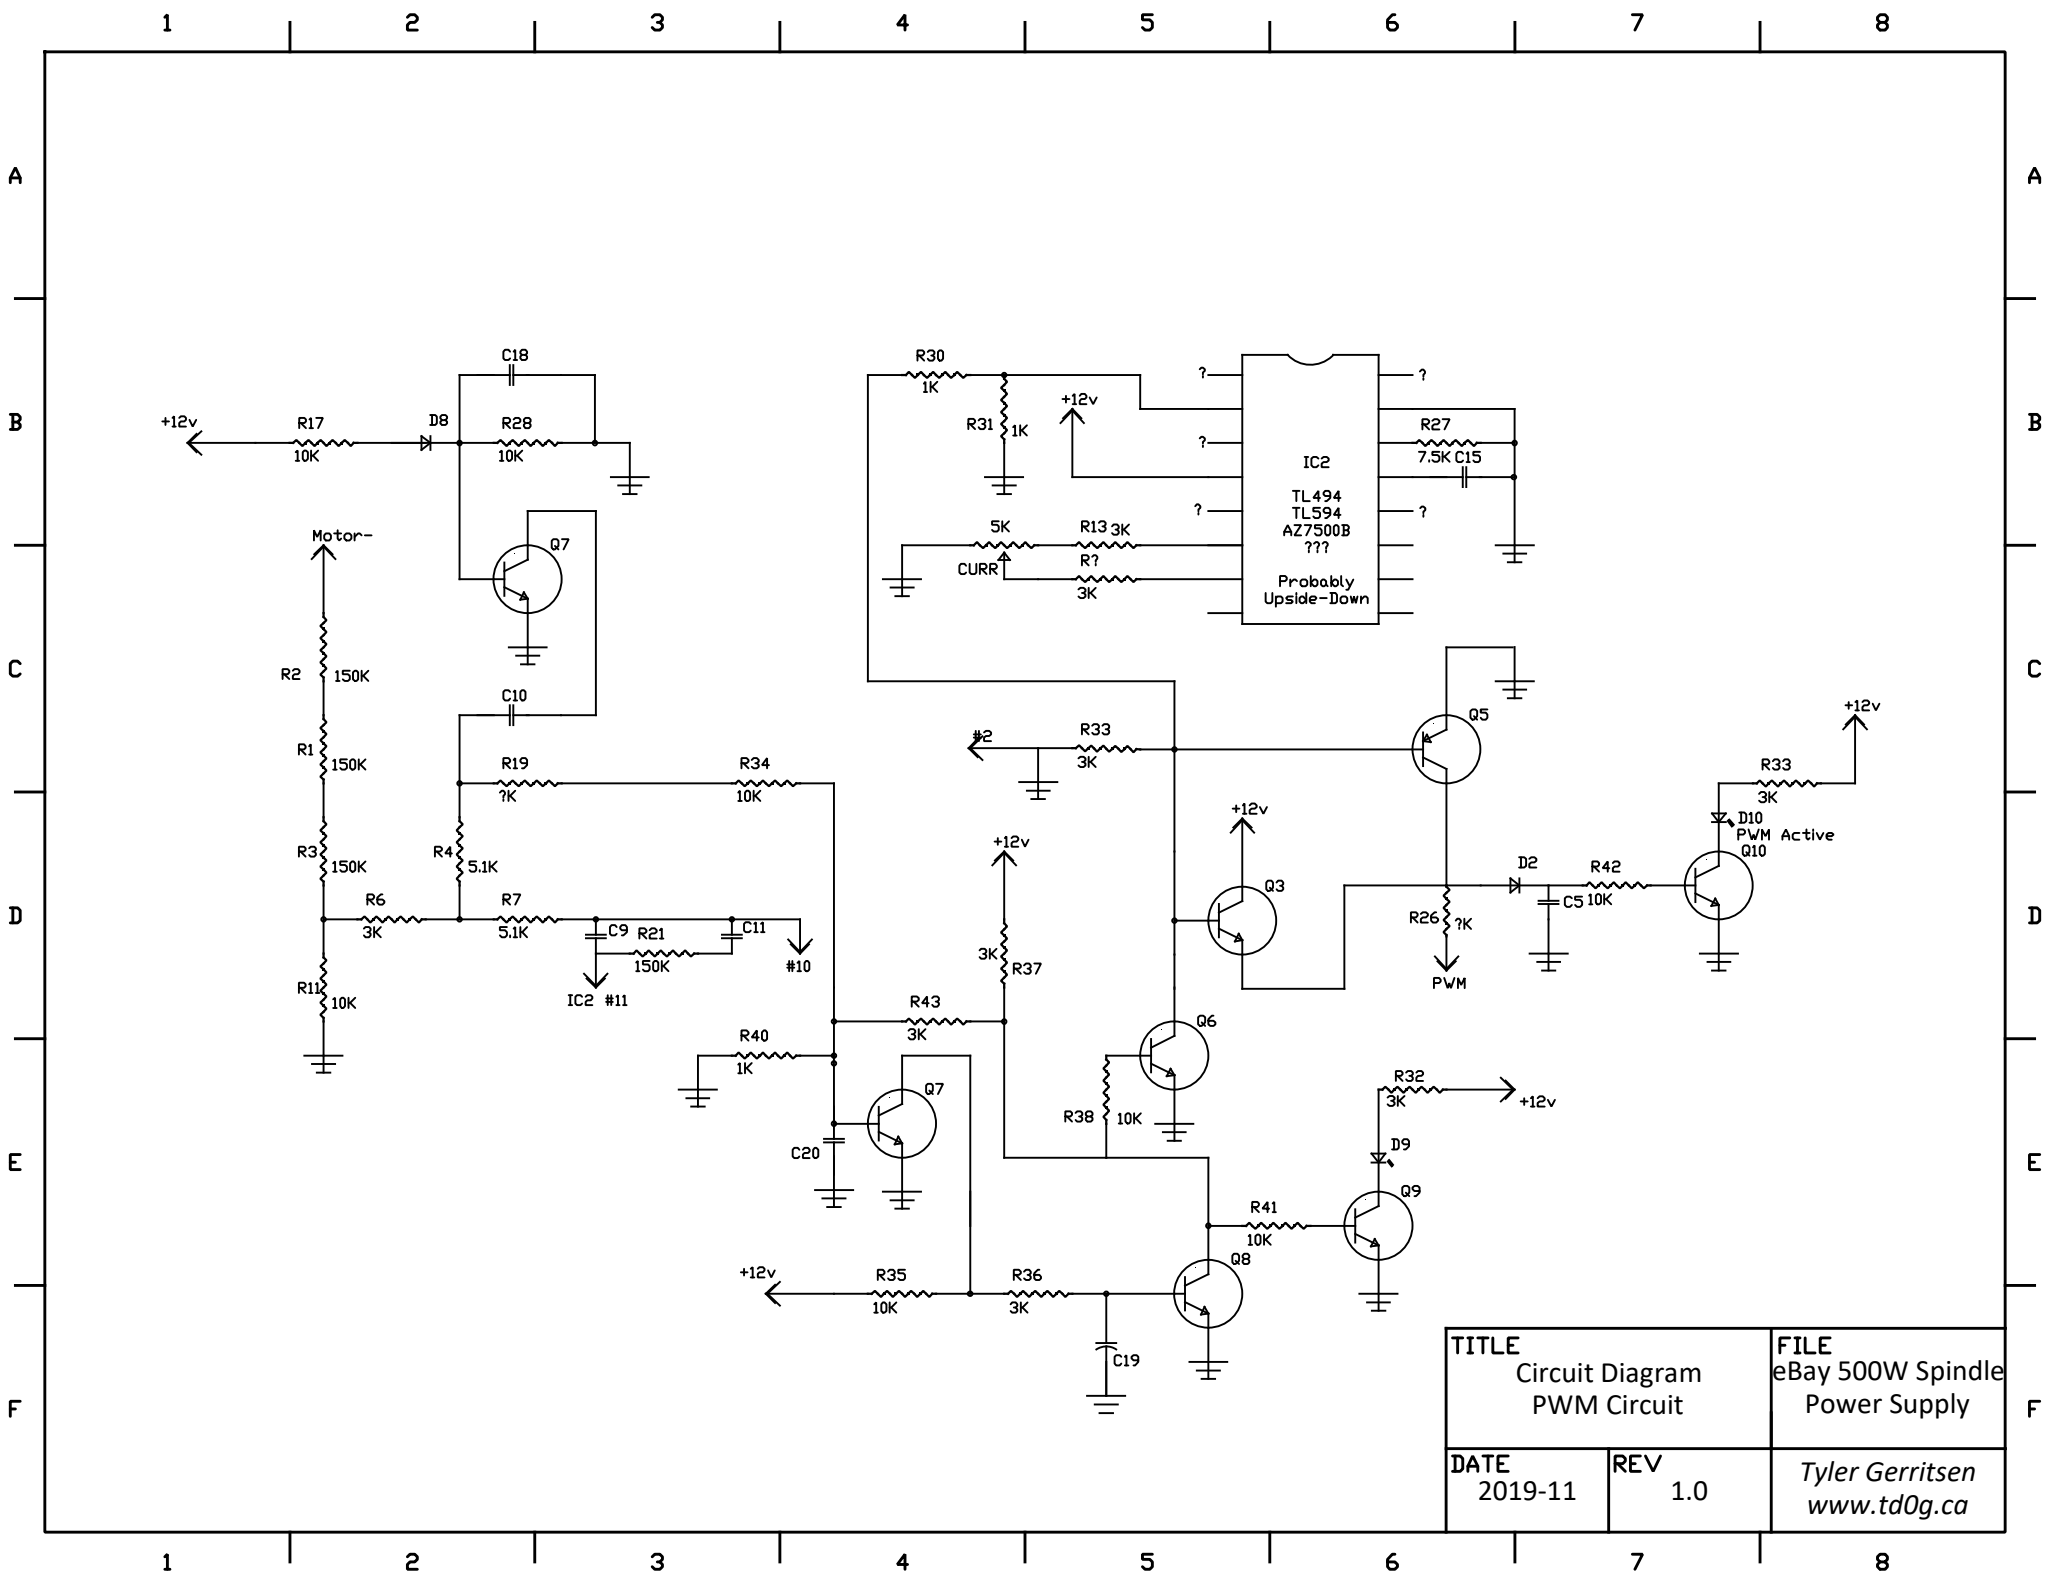

<b>TITLE</b> Circuit Diagram Power Supply		<b>FILE</b> eBay 500W Spindle Power Supply
<b>DATE</b> 2019-11	<b>REV</b> 1.0	<i>Tyler Gerritsen</i> <a href="http://www.td0g.ca">www.td0g.ca</a>

TITLE Circuit Diagram Speed Pot Controller		FILE eBay 500W Spindle Power Supply
DATE 2019-11	REV 1.0	Tyler Gerritsen www.td0g.ca

<b>TITLE</b> Circuit Diagram PWM Circuit		<b>FILE</b> eBay 500W Spindle Power Supply
<b>DATE</b> 2019-11	<b>REV</b> 1.0	<i>Tyler Gerritsen</i> <a href="http://www.td0g.ca">www.td0g.ca</a>